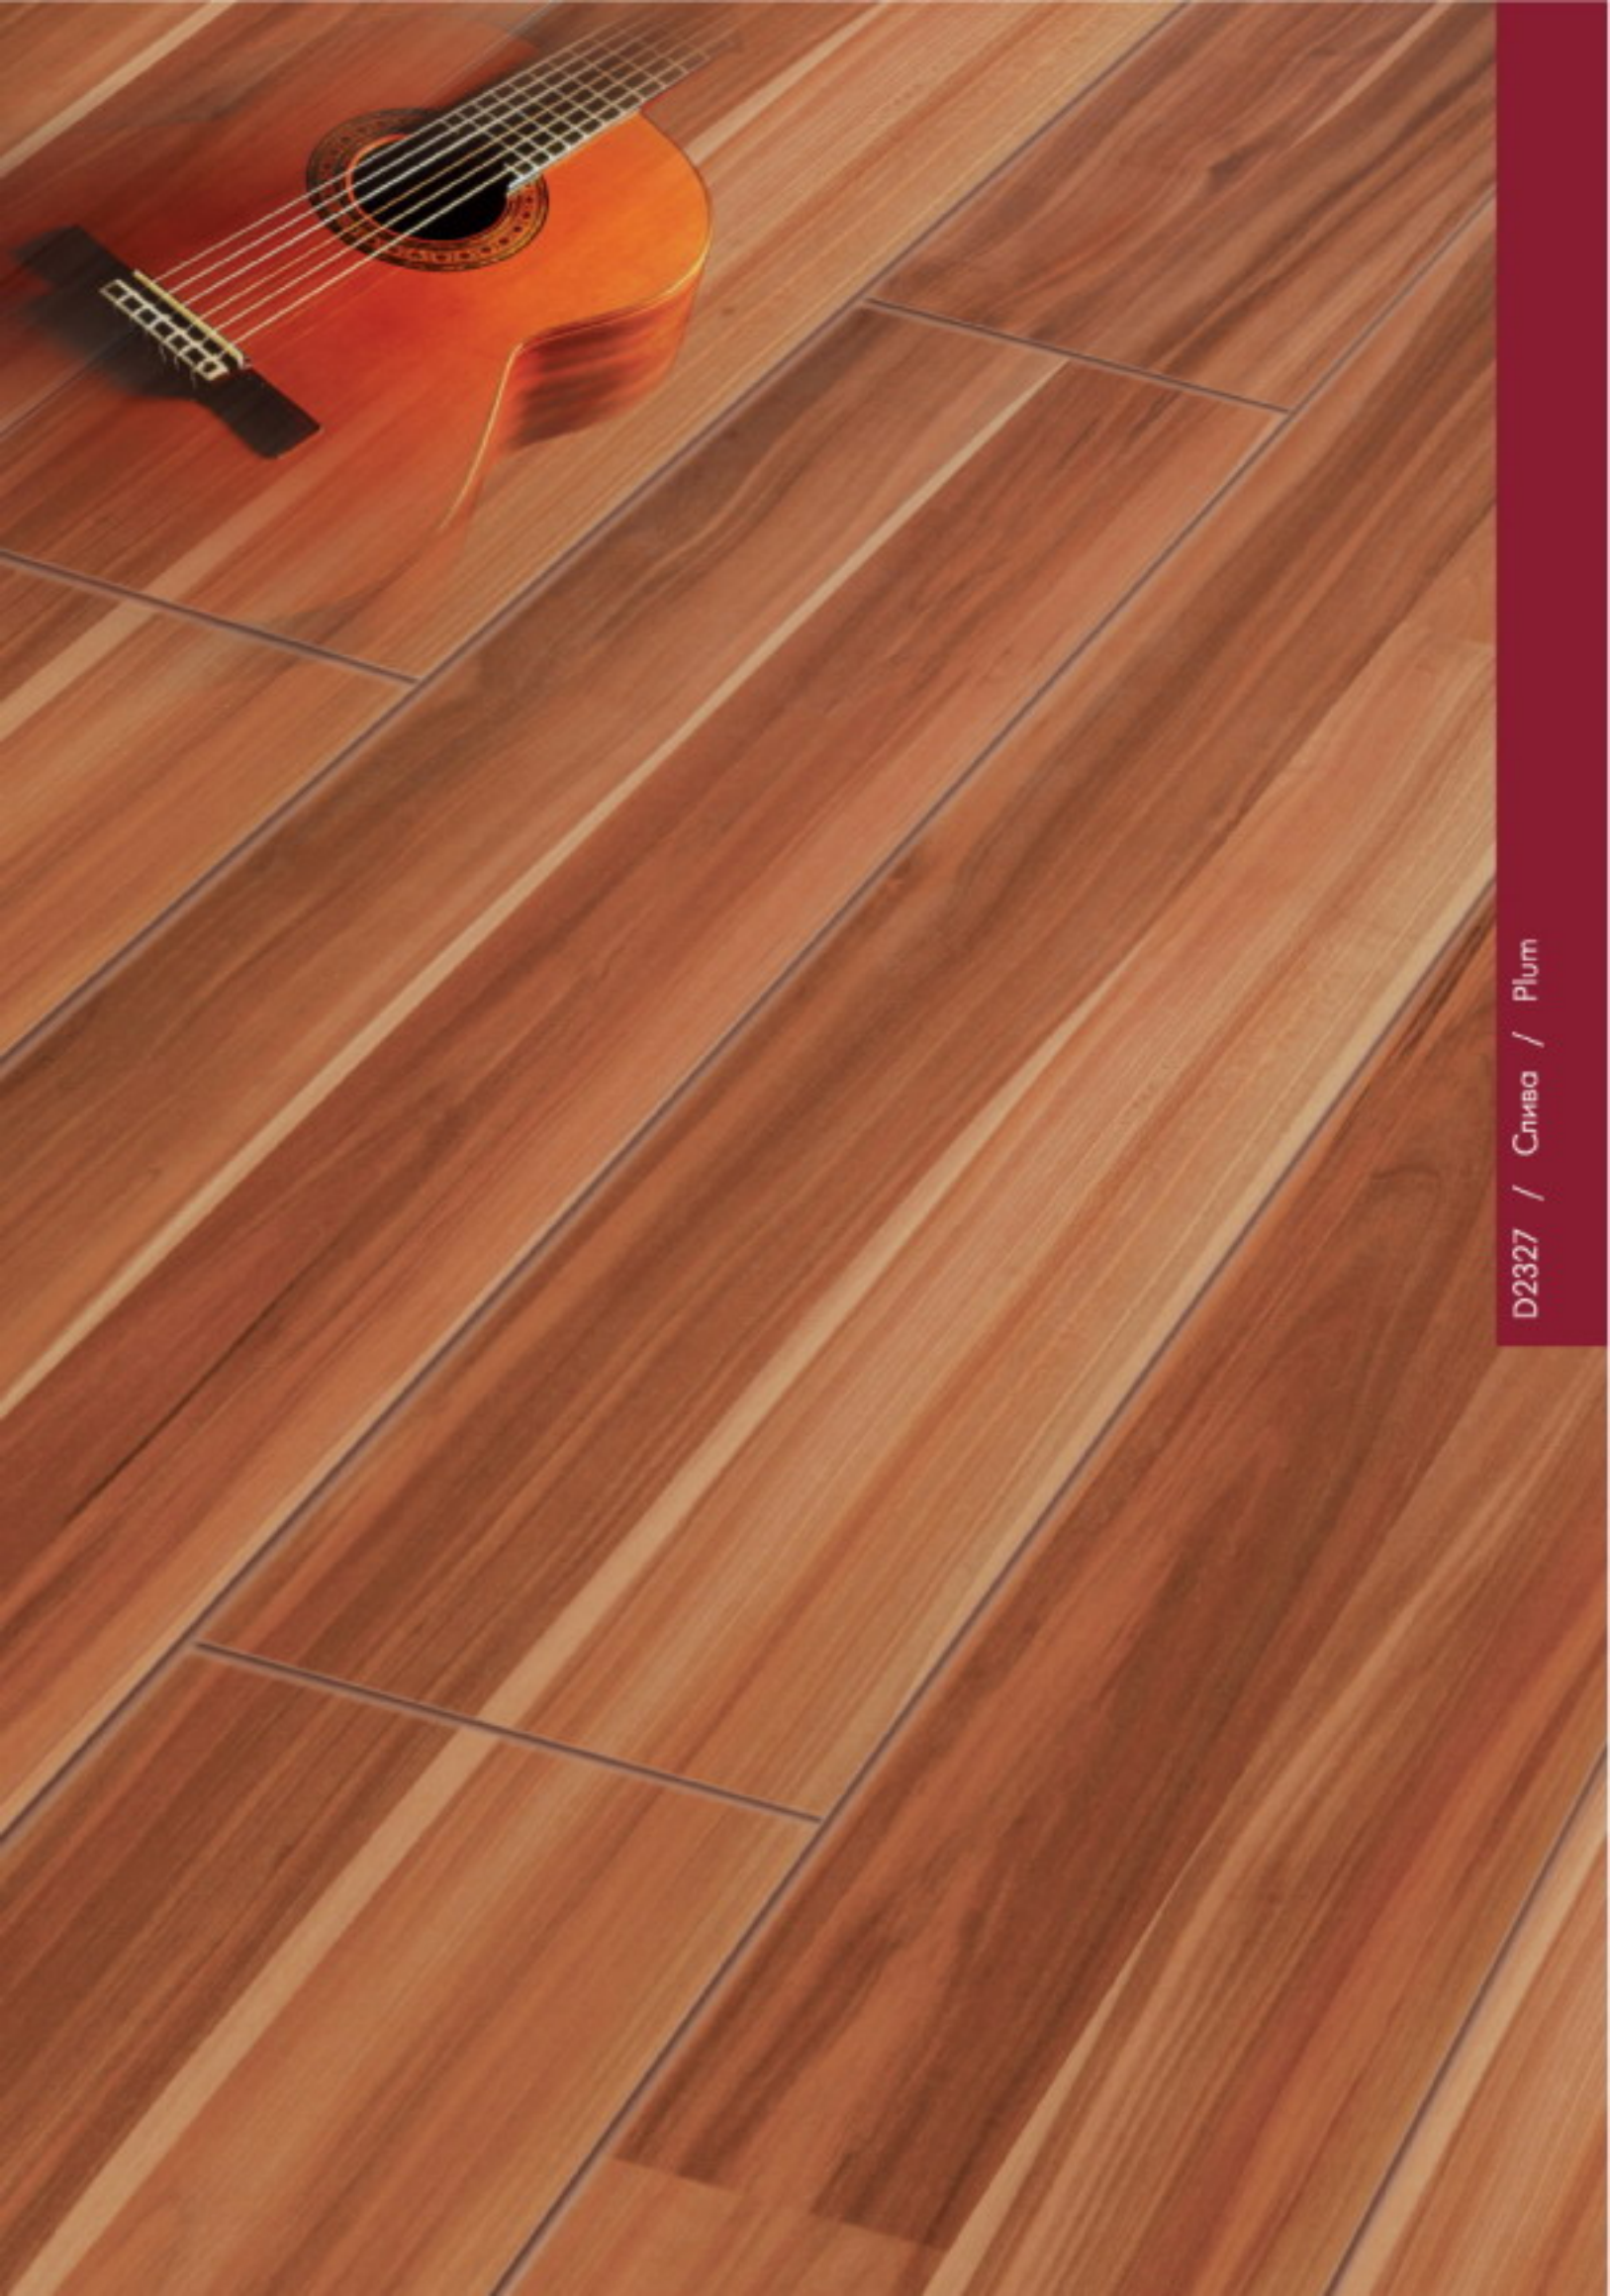

D2327 / Слива / Plum